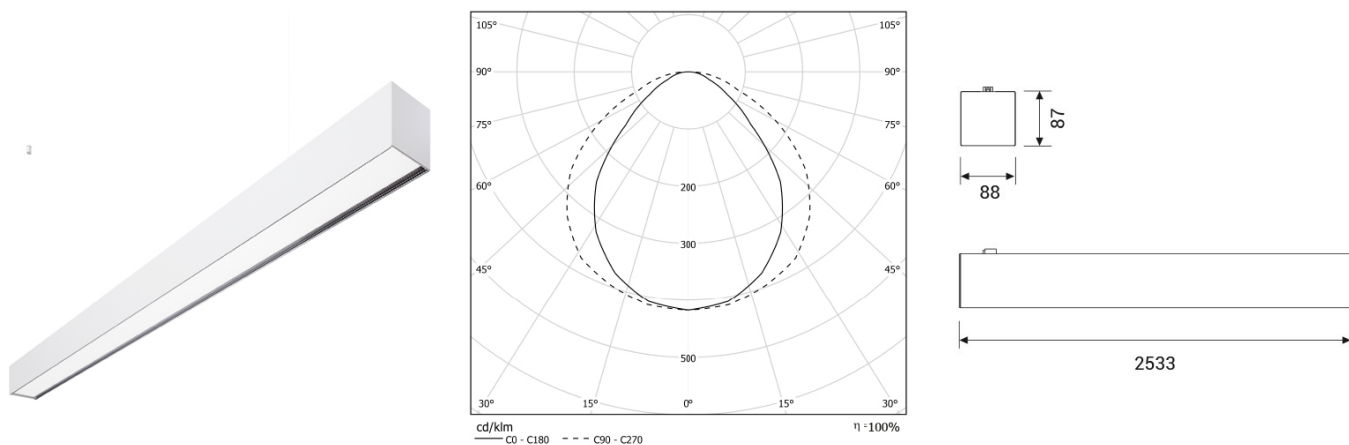

GROOVE Low Power

Low Power LED modules. CRI>90

CODE		FLUX	SIZE	CERTIFICATIONS
43DR54DPLK3	54W 3000K	5273lm	2533mm	   

Optics

Direct emission with DPL technology diffuser, UGR<19.

Specifications

Built-in Driver;
CRI>90;
Mac Adams 3;
Life Time: L80/B10 >50.000h;
5 years complete warranty;
Eye safety: RG0/RG1 in accordance with EN62471:2009